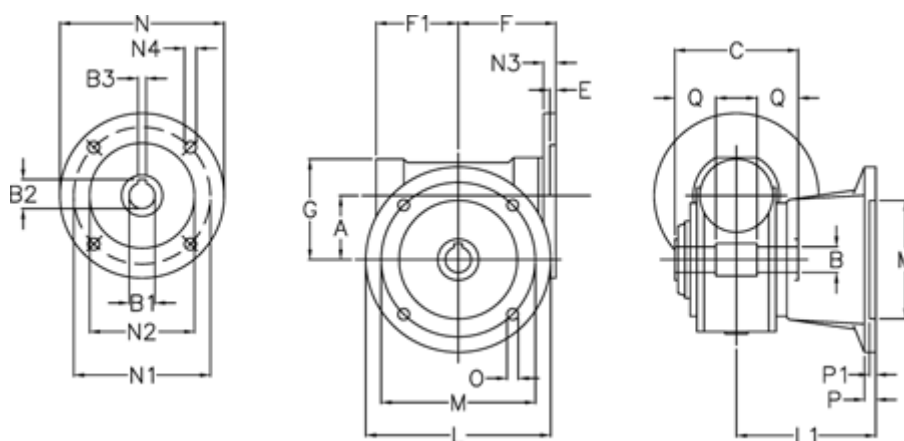

Article number: 390204910062310

Description: Worm gear
VF 49-FA2-100-63B14

Measures

A = 49.5	F1 = 63	N2 = 60
B = 25 H7	G = 80	N3 = 7
B1 E7 = 11	L = 125	N4 = 6
B2 = 12.8	L1 = 115	O = 10.5
B3 H9 = 4	M = 90	P = 12
C = 82	M1 = 70	P1 = 10
E = 3	N = 90	Q = 22.5
F = 70	N1 = 75	